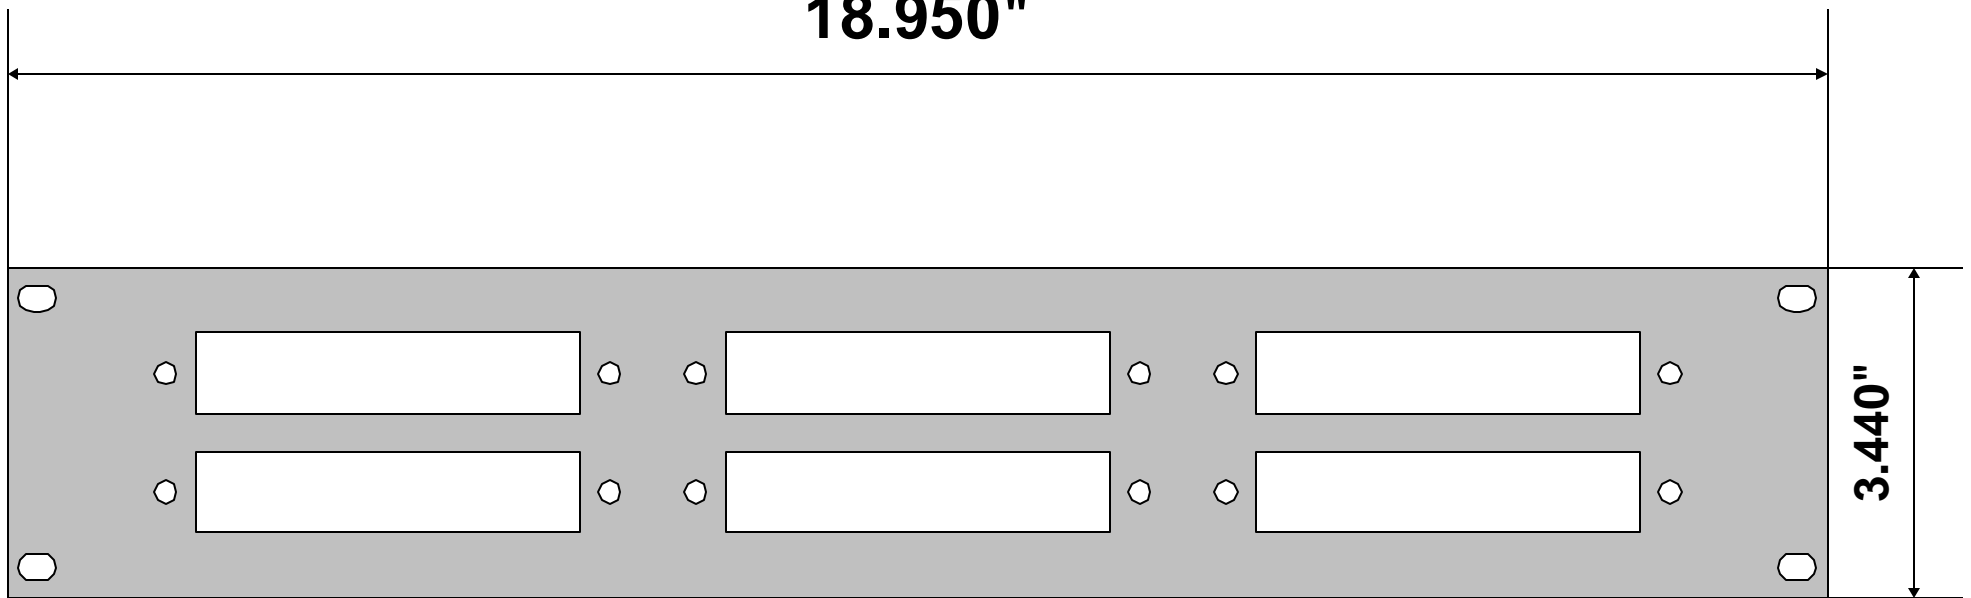

**LuxLink
Model RMP-2000
2U Rack Mounting Panel**

18.950"

3.440"