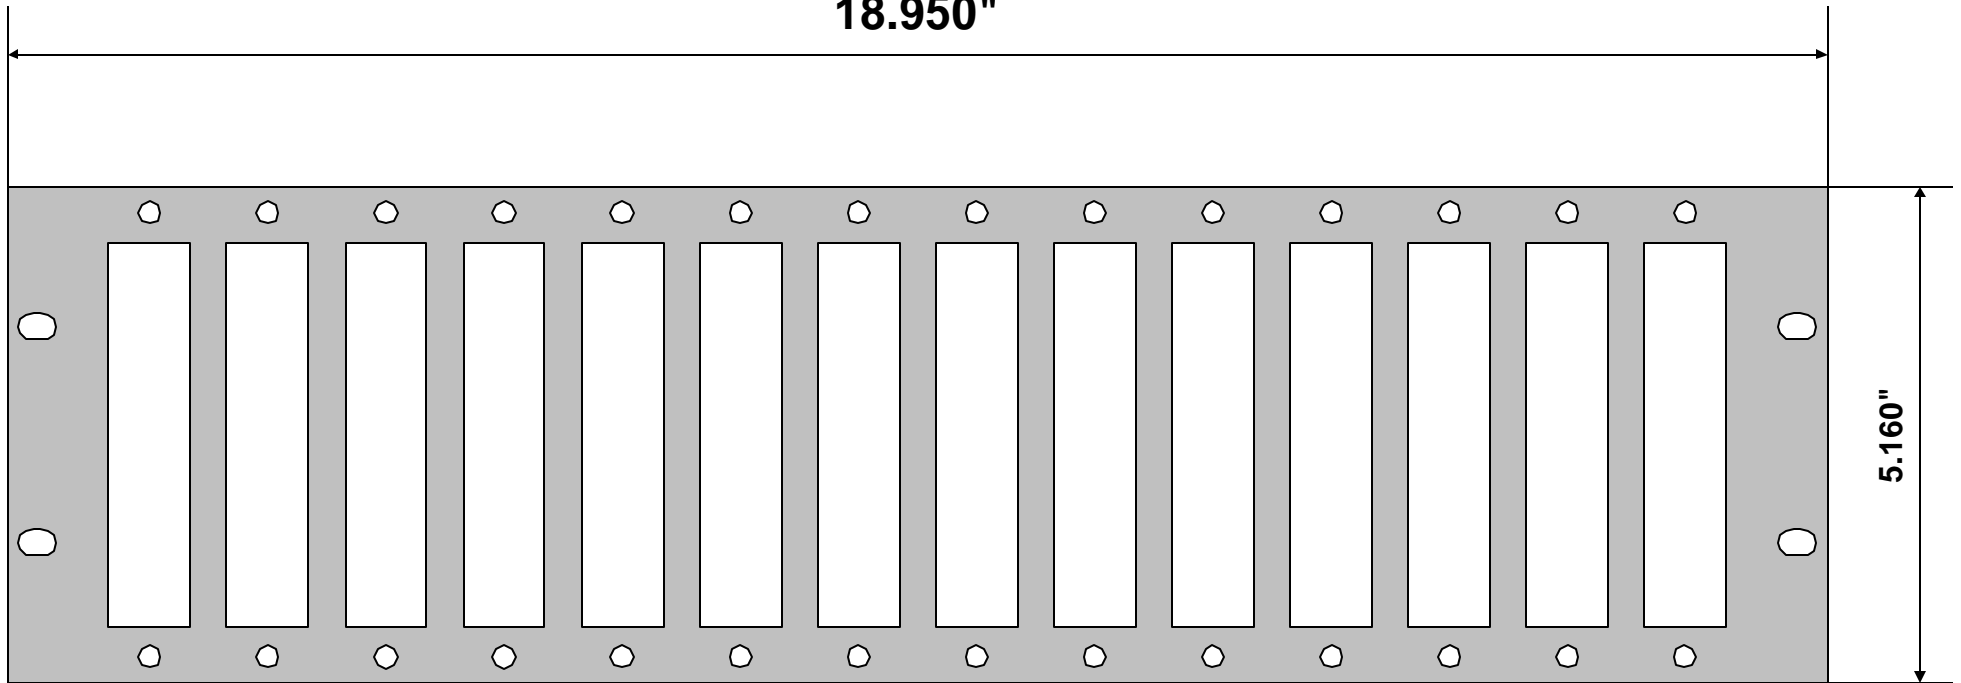

LuxLink
Model RMP-3000
3U Rack Mounting Panel

18.950"

5.160"

www.LuxLink.com